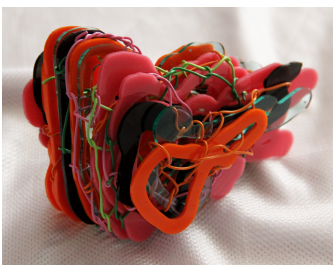

Threewalls Presents: No Coast List of Works

Alex Chitty

Untitled

Eight double-sided offset prints on gloss paper in a hand-cut folder

8 x 8 in.

Daniel Luedtke

Sensory Integration Therapy

Eight offset prints on vellum and pale gray stock in hand-screen printed folder

16 x 10.5 in.

Ira Yoneumura

Noon

Six offset prints in a hand-screenprinted folder and textured fabric carrying case

14 x 10.5 in.

Mike Andrews

Servant

Plexiglas sculpture, with unique variations from edition to edition

Approx. 4 x 6 x 4 in., variable

Latham Zearfoss
1987 and 2007
 Set of two screenprints on paper
 22 x 30 in.

Andrew Holmquist
Two-Face
 Screenprint on paper
 20 x 16 in

Andrew Holmquist
Towel Off
 Screenprint on paper
 20 x 16 in