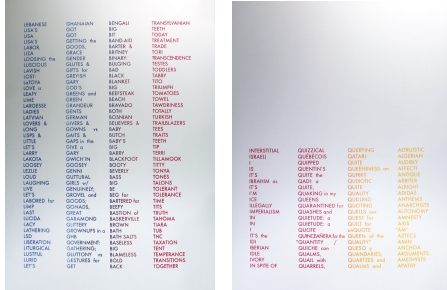

Threewalls Presents: No Coast List of Works

Alex Chitty

Untitled

Eight double-sided offset prints on gloss paper in a hand-cut folder

8 x 8 in.

Daniel Luedtke

Sensory Integration Therapy

Eight offset prints on vellum and pale gray stock in hand-screen printed folder

16 x 10.5 in.

Ira Yoneumura

Noon

Six offset prints in a hand-screenprinted folder and textured fabric carrying case

14 x 10.5 in.

Mike Andrews

Servant

Plexiglas sculpture, with unique variations from edition to edition

Approx. 4 x 6 x 4 in., variable

Latham Zearfoss
1987 and 2007
 Set of two screenprints on paper
 22 x 30 in.

Andrew Holmquist
Two-Face
 Screenprint on paper
 20 x 16 in

Andrew Holmquist
Towel Off
 Screenprint on paper
 20 x 16 in